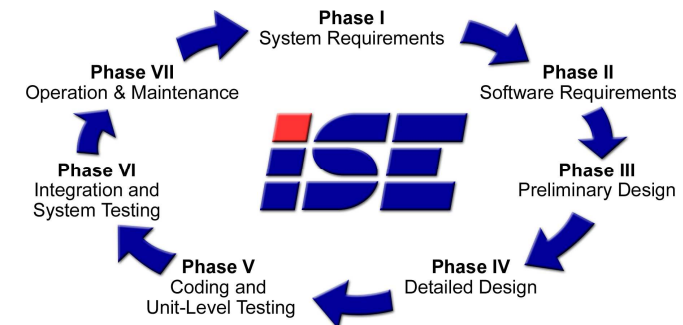

### Fresh Thinking From a Technology Leader

At ISE, we understand that the value of technology is in the benefits it yields to your business. We select from best-in-class tools and **emerging technologies** to engineer solutions that fit with your existing processes and budget. Our capabilities span:

### Proven Process, Reliable Results

Exceptional software requires much more than error-free code. ISE's **full life cycle approach** to software engineering involves a repeatable process that includes requirements management, project tracking and oversight, quality assurance, and configuration management.